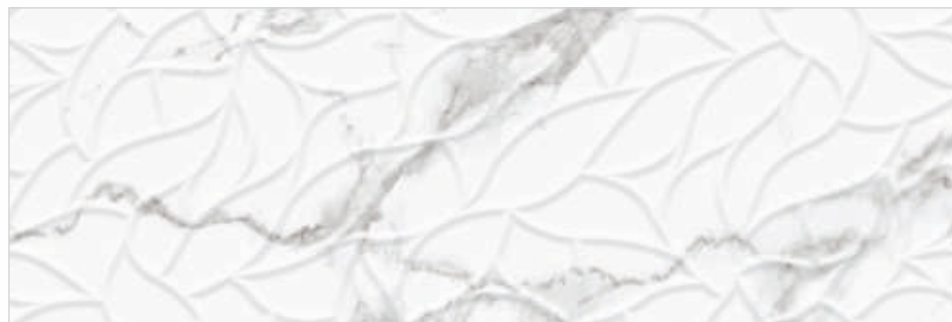

Noble Coastal Decor

Noble Sky Coastal

Noble Sky F

NOBLE

CARARA

GLOSSY

30x90cm - WALL TILES

Carara Bianco