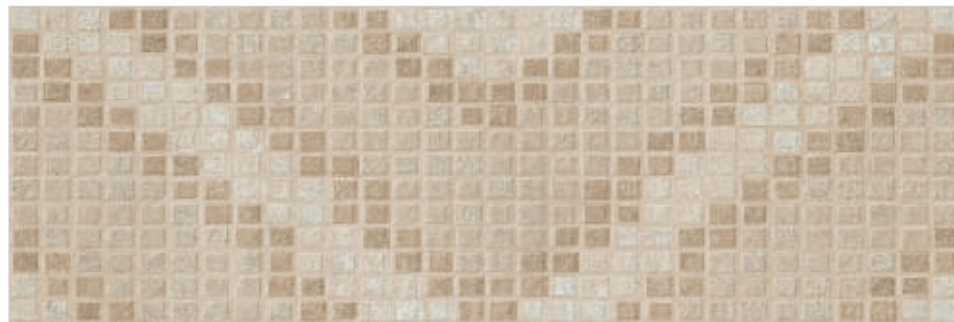

Canova Beige Decor 02