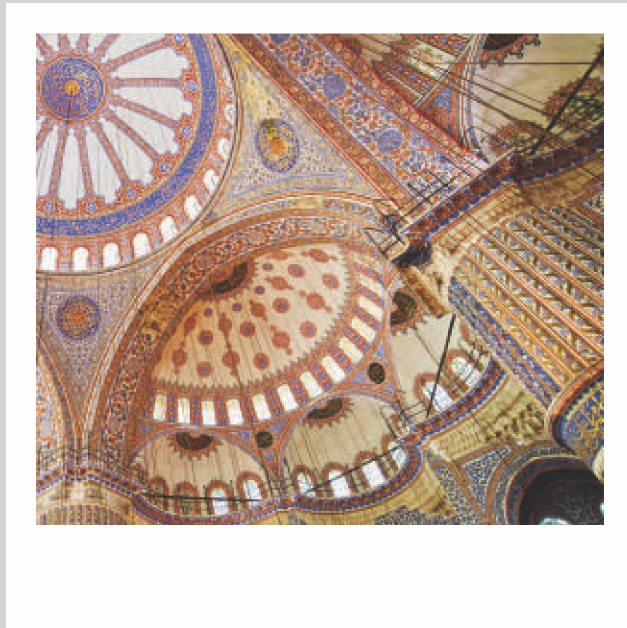

30x90cm

**WALL
TILES**

Inspiration

This design has been inspired from the Turkish Mosque interiors, the city which is known for reflecting its traditional beauty through various design forms.

Innovation

TILE
WALL TILES