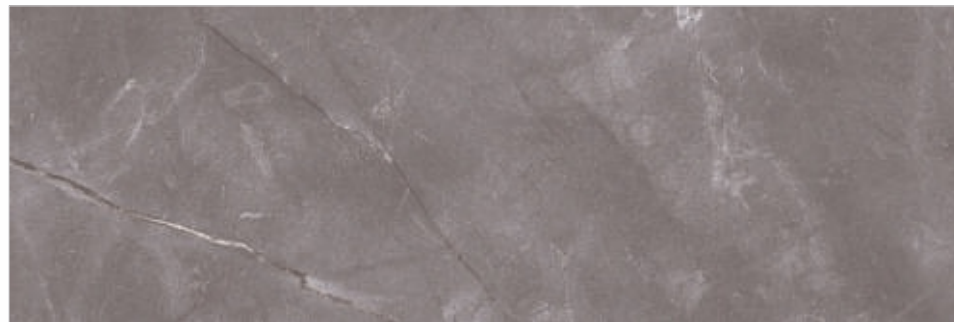

OPEL

GLOSSY

30x90cm - WALL TILES

(Sparkle Series)

Opel Ash